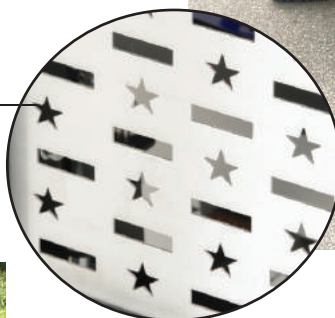

AL500 / AL500HD Universal Power Chair Lifts

Fits Virtually All Power Chairs

Harmar's AL500 and AL500 Heavy Duty accommodates virtually any power chair. Available in traditional 350 lbs. or heavy-duty 400 lbs. models.

Features & Benefits

- Easy, one-switch operation, license plate light, key switch and courtesy light
- (4) self-tensioning Q'Straint retractors; no chair modifications required
- Manual crank backup and license plate mount included
- Swing-Away option available

Stars -N- Stripes platform, designed and engineered for maximum strength and durability is now standard on select aluminum skin Harmar Outside Platform Lifts.

Optional AL105 Swing-Away Shown

Swing-Away Options