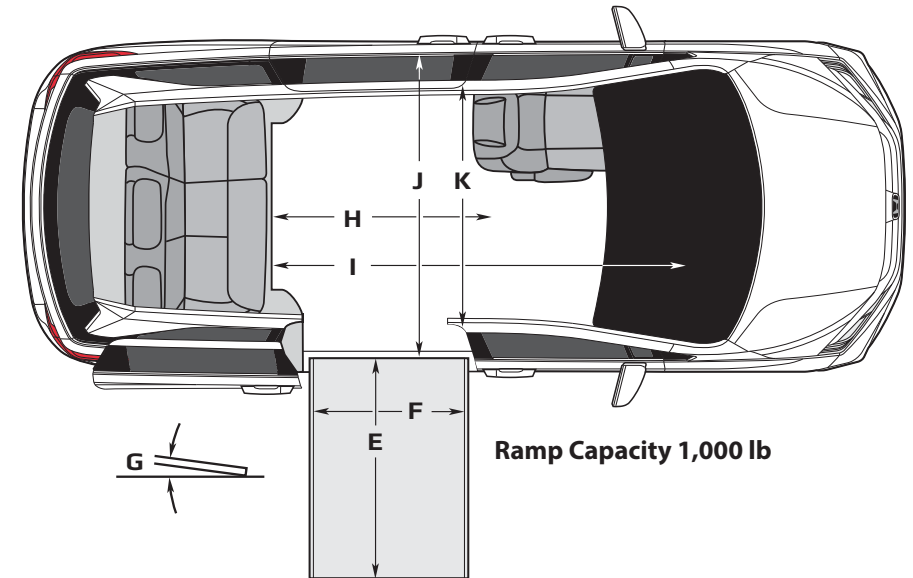

*Based on 2016 Dealer Service Technician Study

FIND YOUR *go*

BRAUNABILITY® SIDE-ENTRY POWER INFLOOR BUILT ON THE HONDA ODYSSEY

The BraunAbility Honda Odyssey features innovative infloor ramp technology that stows quietly beneath the floor, out of sight and out of mind until it's needed. The extended cabin provides easy cabin maneuverability for wheelchairs of all sizes.

**BRAUNABILITY® SIDE-ENTRY
POWER INFLOOR
BUILT ON THE HONDA ODYSSEY**

DIMENSIONS

All dimensions are for reference only.

Door Opening Usable Width	A	30.25"
Door Opening Usable Height (at Middle of Door)	B	54.5"
Interior Height at Center of Vehicle	C	59.5"
Interior Height at Driver and Passenger Position*	D	58"
Ramp Length	E	52"
Ramp Width (Usable Clear Opening)	F	30.25"
Ramp Angle (with Vehicle Kneeled)**	G	9.2°
Interior Floor Length (Behind Front Seat Strikers)	H	59"
Overall Interior Floor Length (Flat Area)	I	92.5"
Interior Width at Slide Doors (Doors Closed)	J	71"
Interior Width at B Pillars	K	56"