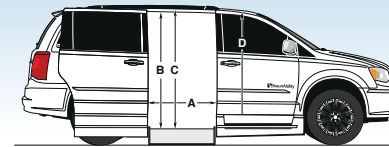

Dodge Power Infloor

The solution-driven Dodge Power Infloor offers innovative infloor technology on a proven, dependable chassis.

Our 32" wide ramp accommodates more wheelchair and scooter sizes than any other infloor system. Coupled with our exclusive Customer Convenience Package, which features chimes and a lighted ramp upon deploy and stow, this is a first-class mobility option. Visit your dealer today and experience the BraunAbility® Dodge Power Infloor.

Industry First 32" Wide Lighted Infloor Ramp

With a ramp angle of 9.5° and a smooth transition plate, BraunAbility makes entering & exiting effortless.

Dimensions

All dimensions are for reference only.

Door Opening Usable Width (Slide Door)	A	32.5"
Door Opening Usable Height (Slide Door)	B	55"
Interior Height at Center of Van*	C	59"
Interior Height at Driver and Passenger Position**	D	57.75"
Ramp Length	E	52"
Ramp Width (Usable Clear Opening)	F	32"
Ramp Angle (with Vehicle Kneeled)***	G	9.5°
Interior Floor Length (Behind Front Seats)	H	57"
Overall Interior Floor Length (Flat Area)	I	87.5"
Interior Width at B Pillars	J	62"