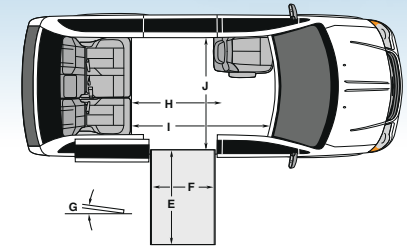

Dodge Power Infloor

The solution-driven Dodge Power Infloor offers innovative infloor technology on a proven, dependable chassis.

Our 32" wide ramp accommodates more wheelchair and scooter sizes than any other infloor system. Coupled with our exclusive Customer Convenience Package, which features chimes and a lighted ramp upon deploy and stow, this is a first-class mobility option. Visit your dealer today and experience the BraunAbility® Dodge Power Infloor.

Industry First 32" Wide Lighted Infloor Ramp

With a ramp angle of 9.5° and a smooth transition plate, BraunAbility makes entering & exiting effortless.

Dimensions

All dimensions are for reference only.

Door Opening Usable Width (Slide Door)	A	32.5"
Door Opening Usable Height (Slide Door)	B	55"
Interior Height at Center of Van*	C	59"
Interior Height at Driver and Passenger Position**	D	57.75"
Ramp Length	E	52"
Ramp Width (Usable Clear Opening)	F	32"
Ramp Angle (with Vehicle Kneeled)***	G	9.5°
Interior Floor Length (Behind Front Seats)	H	57"
Overall Interior Floor Length (Flat Area)	I	87.5"
Interior Width at B Pillars	J	62"

Due to manufacturing tolerances both with the OEM vehicle and the conversion components, all dimensions may vary slightly from those shown.
* Deduct 2.5" off of interior height for applications with overhead DVD/rail system
** Deduct 3.25" off of interior height for applications with moon roof
*** Ramp angle subject to 1.5 degree variance based on chassis trim level and other environmental factors - measured with a 250 lb approximated wheelchair load at the center of the ramp